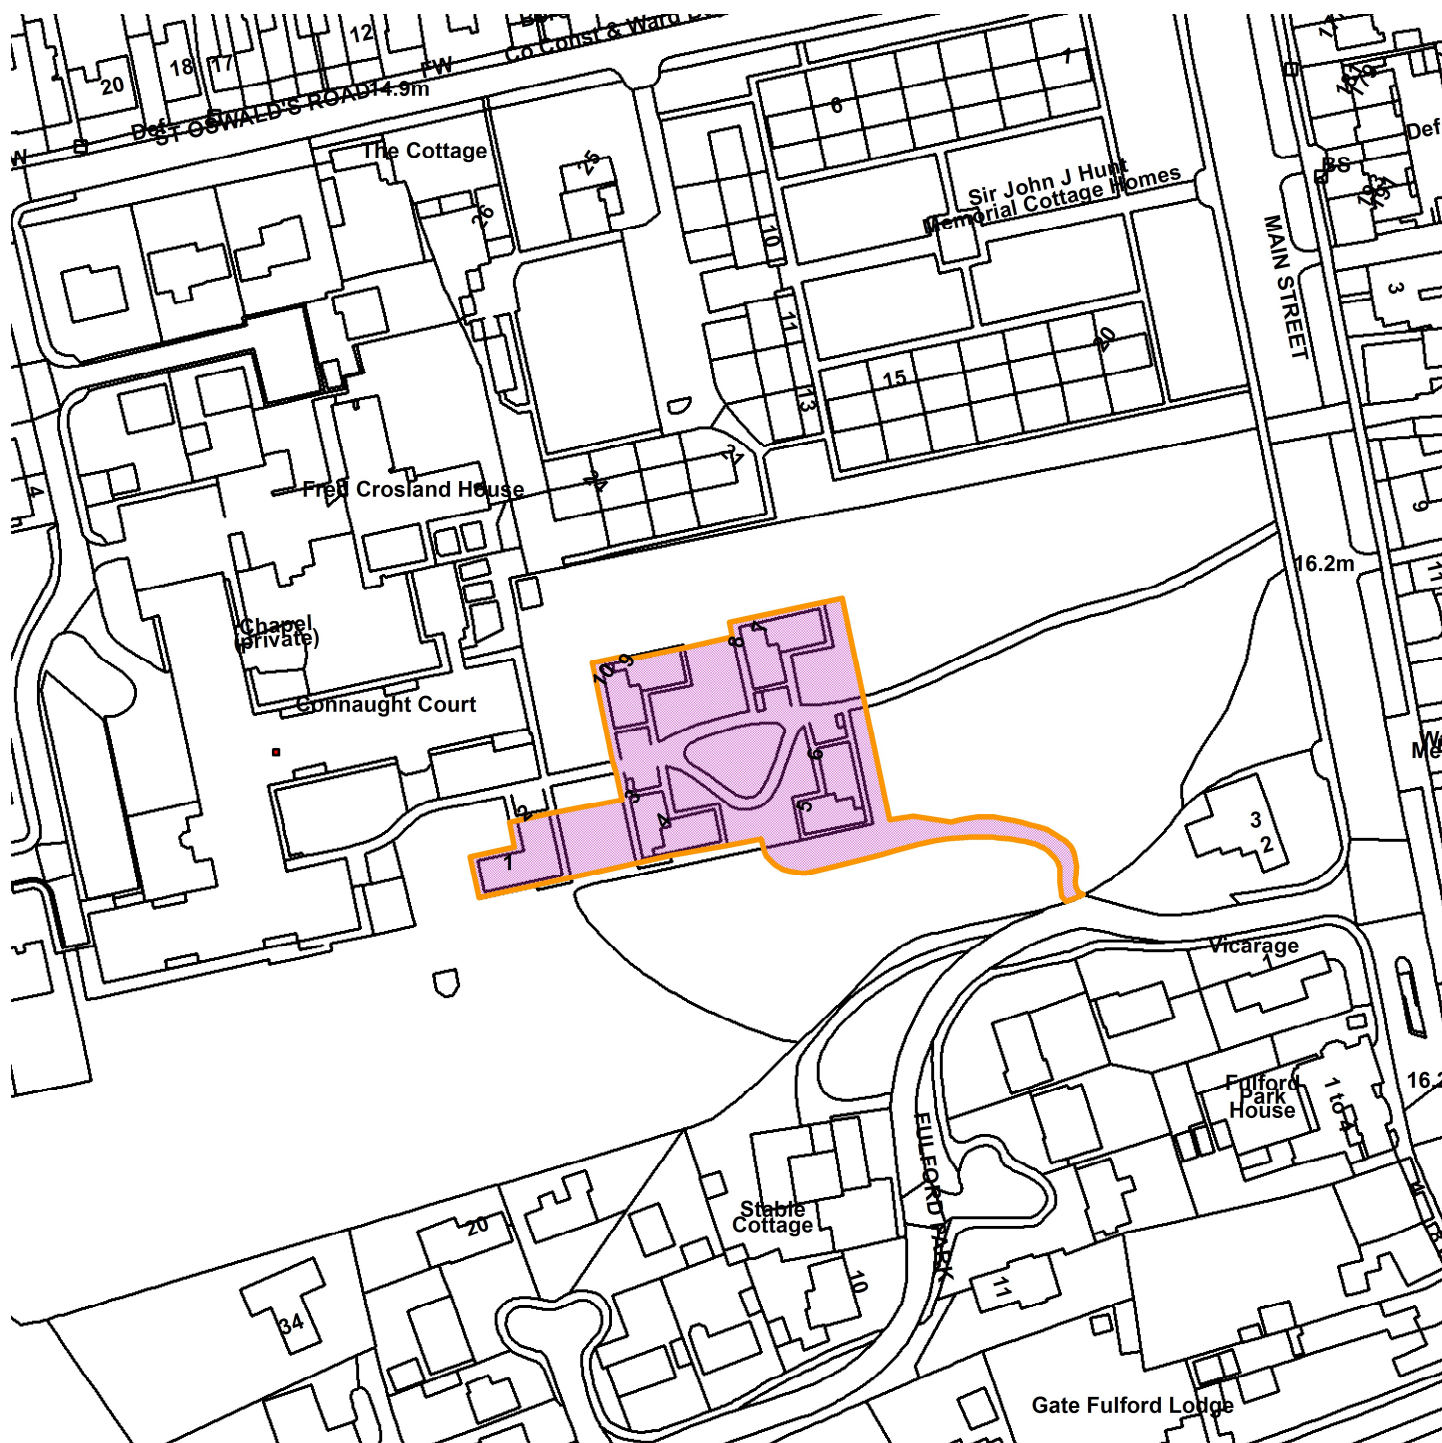

Connaught Court, St Oswalds Road, YO10 4QA

20/01471/FULM

GIS by ESRI (UK)

Scale : 1:1583

Reproduced from the Ordnance Survey map with the permission of the Controller of Her Majesty's Stationery Office © Crown Copyright 2000.

Unauthorised reproduction infringes Crown Copyright and may lead to prosecution or civil proceedings.

Produced using ESRI (UK)'s MapExplorer 2.0 - <http://www.esriuk.com>

| | |
|---------------------|----------------------|
| Organisation | City of York Council |
| Department | Directorate of Place |
| Comments | Site Location Plan |
| Date | 07 February 2022 |
| SLA Number | |